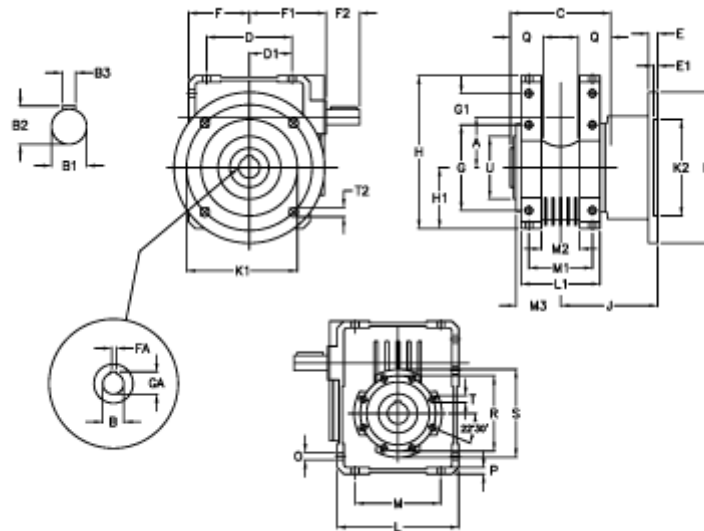

Article number: 3922075050400

Description: Worm gear with solid input shaft
W 75UF1-50-HS unassembled

Measures

A = 75.00	Description = W75 UF-xx-P71 B5	G1 = 46.5	L = 174	Q = 40
B = 30	E = 12	GA = 33.3	L1 = 104	R = 110
B1 = 19	E1 = 5	H = 220.5	M = 126	S = 125
B2 = 21.5	F = 87.0	H1 = 87.0	M1 = 82	T = M8x14
B3 = 6	F1 = 124.5	J = 111.0	M2 = 44	T2 = 12.5
C = 127	F2 = 40	K = 200	M3 = 58.5	U = 90
D = 109.5	FA = 8	K1 = 165	O = 10.5	
D1 = 46.5	G = 126	K2 = 130	P = 9	